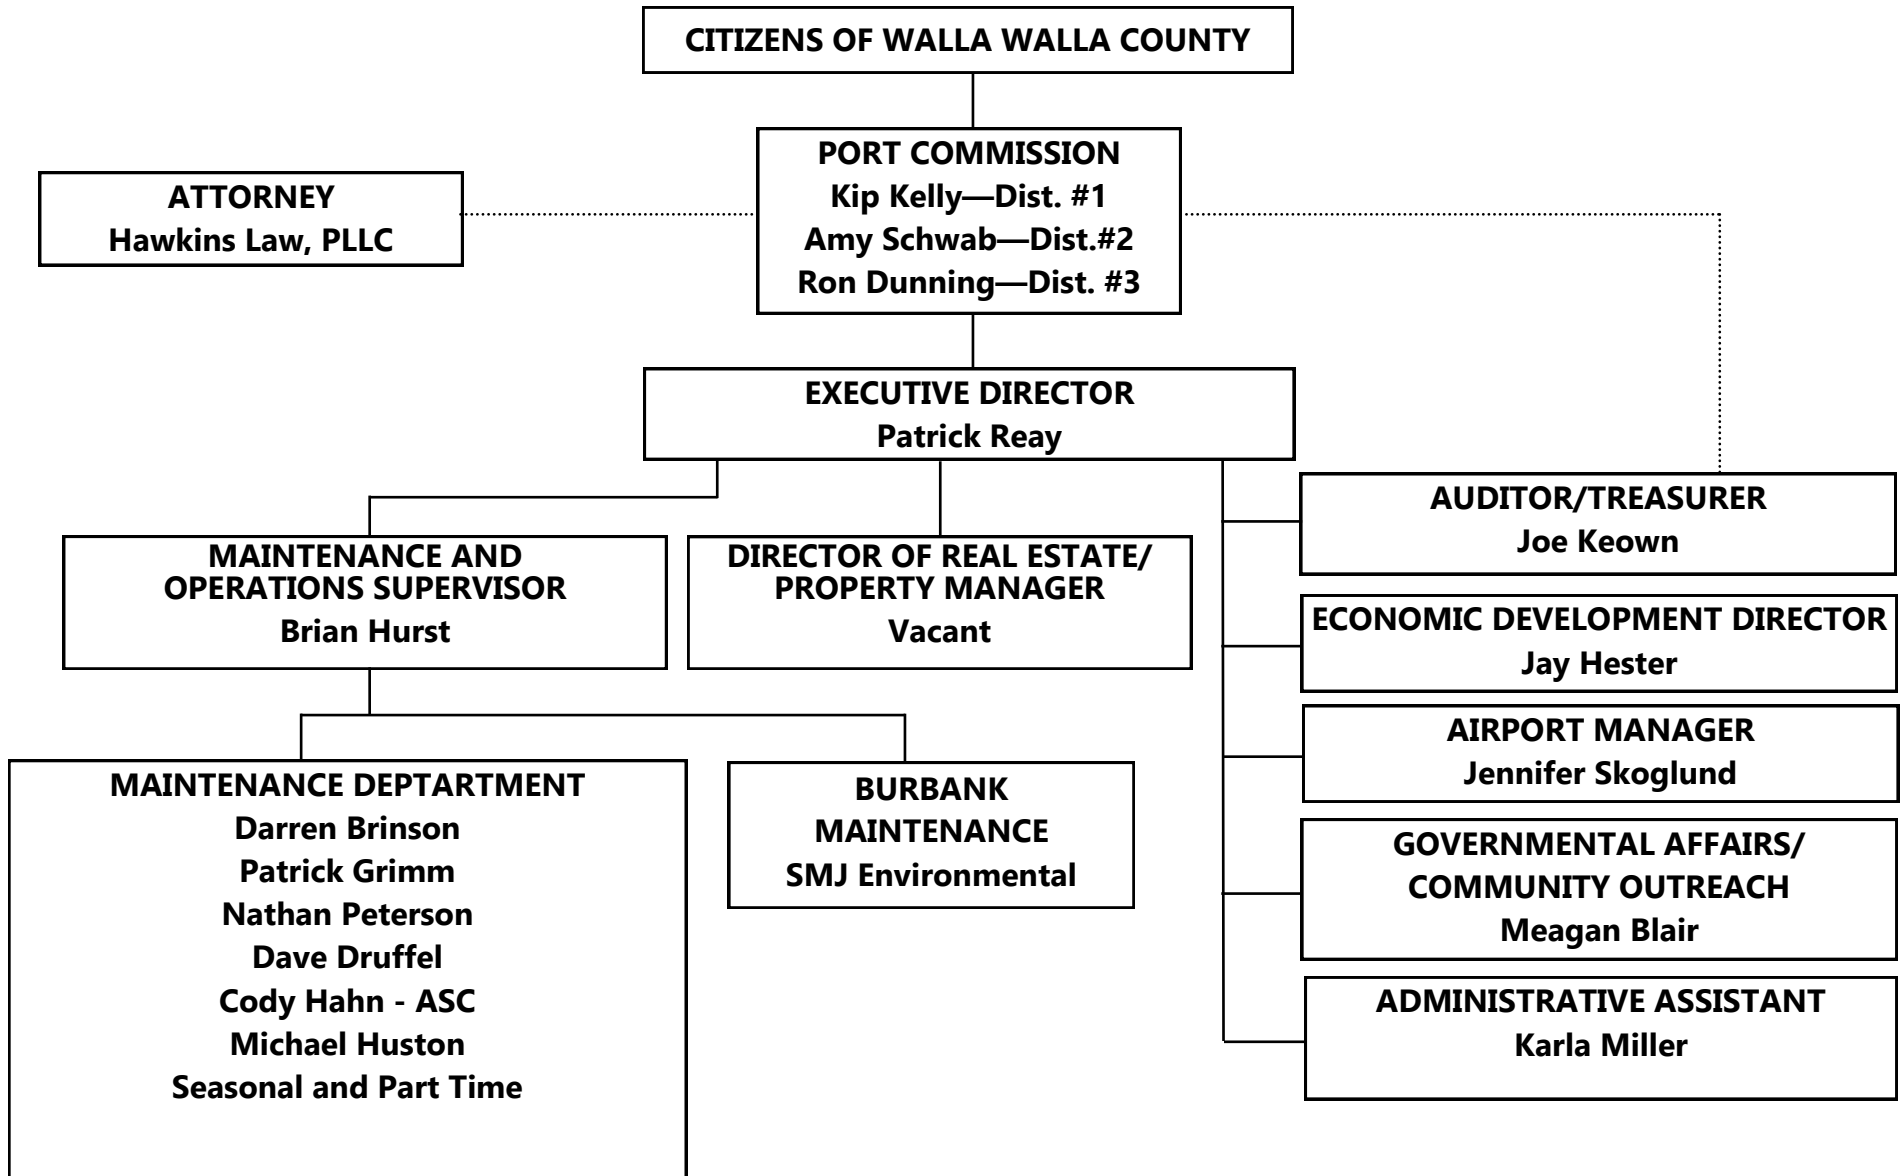

**2026
PORT OF WALLA WALLA
ORGANIZATIONAL CHART**

7 FTE (Maintenance)

14 FTE —Organization

7 FTE (Port Administration)