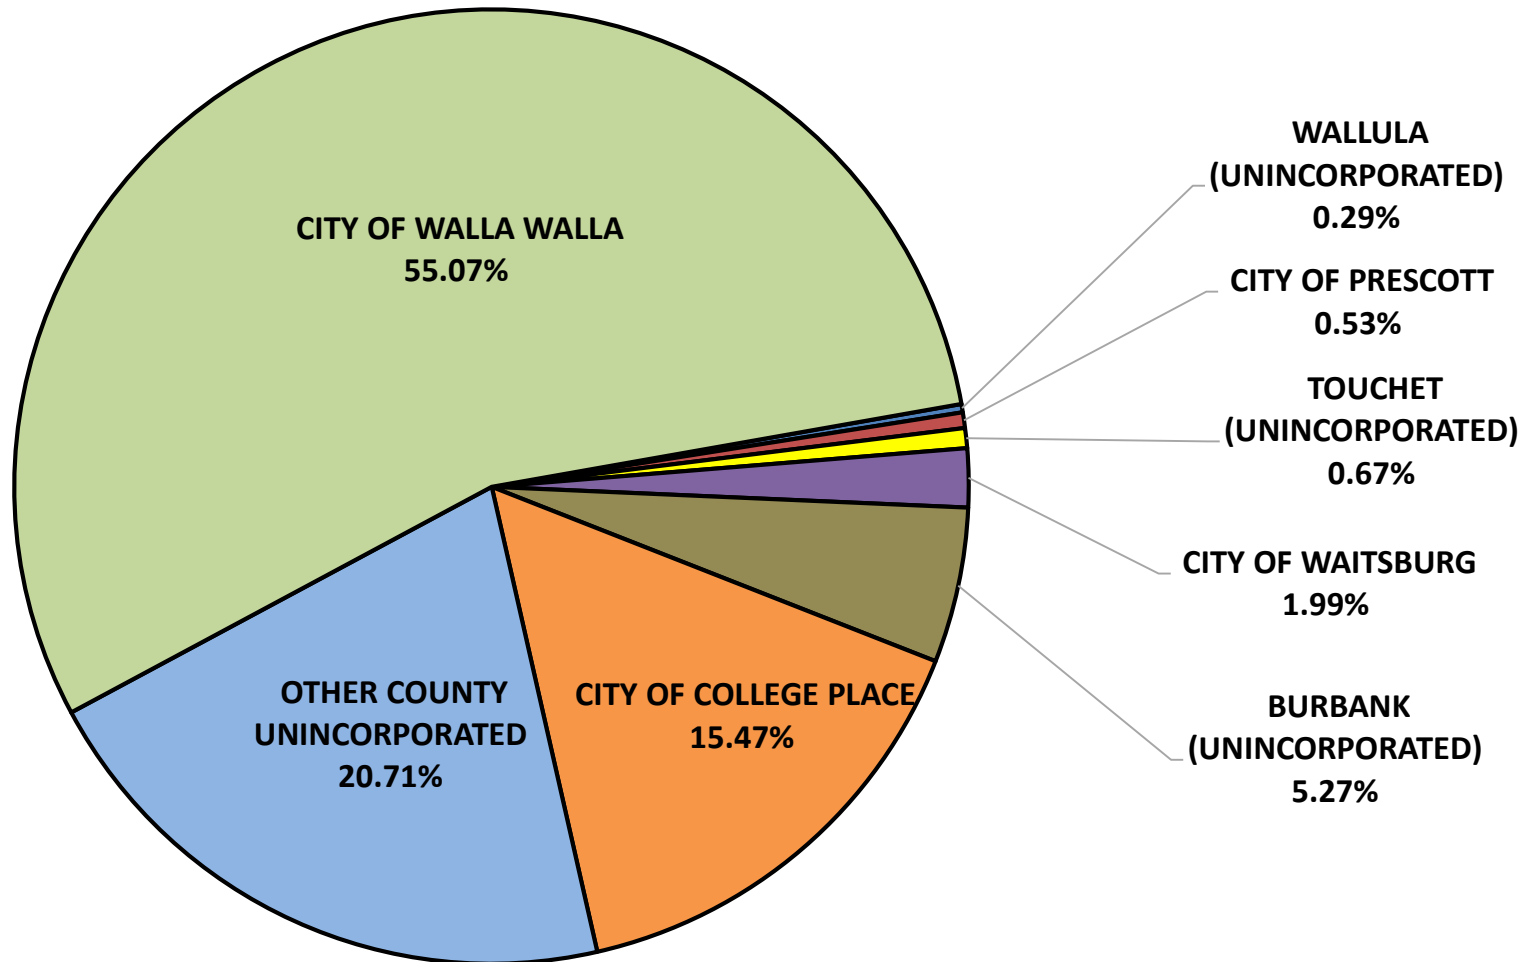

WALLA WALLA COUNTY 2020 POPULATION BREAKDOWN

2010 Census Population figure for Burbank 3,291, Touchet 421, and Wallula 179
 Population figures include prison population (approximately 2,300)
 (1) Estimate from Office of Financial Management