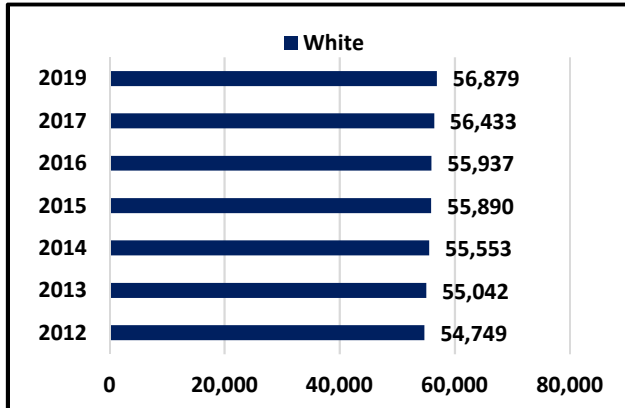

WALLA WALLA COUNTY POPULATION BY ETHNICITY 2012-2019

Racial Category	2012	2013	2014	2015	2016	2017	2019
White	54,749	55,042	55,553	55,890	55,937	56,433	56,879
Black or African American	1,167	1,181	1,201	1,248	1,243	1,310	1,356
American Indian and Alaska Native	754	770	793	816	810	824	852
Asian	811	832	862	904	915	932	1,059
Native Hawaiian and Other Pacific Islander	185	191	200	206	208	226	247
Two or More Races	1,434	1,484	1,540	1,586	1,617	1,675	1,807
Hispanic or Latino Origin	12,082	12,429	12,886	13,219	13,420	13,705	14,332

(1) 2010 Census information

(2) Washington State Office of Financial Management projections based upon the 2010 Census information.

(3) Hispanic origin is not a racial category. It may be viewed as the ancestry, national group, or country of birth of the person or person(s) or ancestors before arrival in the United States. Persons of Hispanic origin may be of any race.