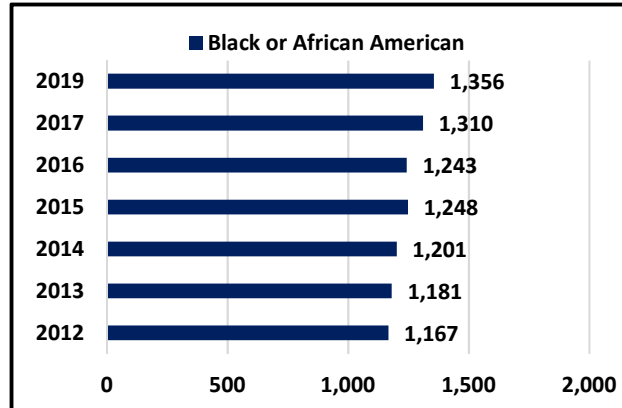

WALLA WALLA COUNTY POPULATION BY ETHNICITY 2012-2019

Racial Category	2012	2013	2014	2015	2016	2017	2019
White	54,749	55,042	55,553	55,890	55,937	56,433	56,879
Black or African American	1,167	1,181	1,201	1,248	1,243	1,310	1,356
American Indian and Alaska Native	754	770	793	816	810	824	852
Asian	811	832	862	904	915	932	1,059
Native Hawaiian and Other Pacific Islander	185	191	200	206	208	226	247
Two or More Races	1,434	1,484	1,540	1,586	1,617	1,675	1,807
Hispanic or Latino Origin	12,082	12,429	12,886	13,219	13,420	13,705	14,332

(1) 2010 Census information

(2) Washington State Office of Financial Management projections based upon the 2010 Census information.

(3) Hispanic origin is not a racial category. It may be viewed as the ancestry, national group, or country of birth of the person or person(s) or ancestors before arrival in the United States. Persons of Hispanic origin may be of any race.