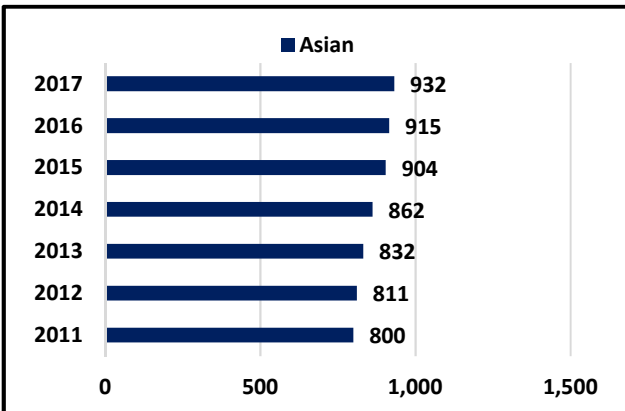

WALLA WALLA COUNTY POPULATION BY ETHNICITY 2011-2017

Racial Category	2011	2012	2013	2014	2015	2016	2017
White	54,539	54,749	55,042	55,553	55,890	55,937	56,433
Black or African American	1,156	1,167	1,181	1,201	1,248	1,243	1,310
American Indian and Alaska Native	743	754	770	793	816	810	824
Asian	800	811	832	862	904	915	932
Native Hawaiian and Other Pacific Islander	182	185	191	200	206	208	226
Two or More Races	1,380	1,434	1,484	1,540	1,586	1,617	1,675
Hispanic or Latino Origin	11,791	12,082	12,429	12,886	13,219	13,420	13,705

(1) 2010 Census information

(2) Washington State Office of Financial Management projections based upon the 2010 Census information.

(3) Hispanic origin is not a racial category. It may be viewed as the ancestry, national group, or country of birth of the person or person(s) or ancestors before arrival in the United States. Persons of Hispanic origin may be of any race.