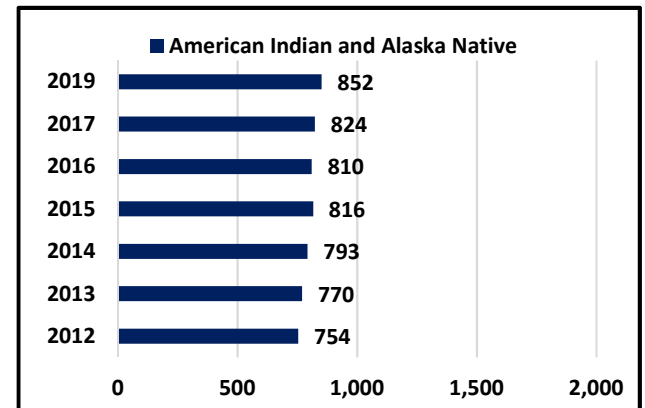

WALLA WALLA COUNTY POPULATION BY ETHNICITY 2012-2019

Racial Category	2012	2013	2014	2015	2016	2017	2019
White	54,749	55,042	55,553	55,890	55,937	56,433	56,879
Black or African American	1,167	1,181	1,201	1,248	1,243	1,310	1,356
American Indian and Alaska Native	754	770	793	816	810	824	852
Asian	811	832	862	904	915	932	1,059
Native Hawaiian and Other Pacific Islander	185	191	200	206	208	226	247
Two or More Races	1,434	1,484	1,540	1,586	1,617	1,675	1,807
Hispanic or Latino Origin	12,082	12,429	12,886	13,219	13,420	13,705	14,332

(1) 2010 Census information

(2) Washington State Office of Financial Management projections based upon the 2010 Census information.

(3) Hispanic origin is not a racial category. It may be viewed as the ancestry, national group, or country of birth of the person or person(s) or ancestors before arrival in the United States. Persons of Hispanic origin may be of any race.