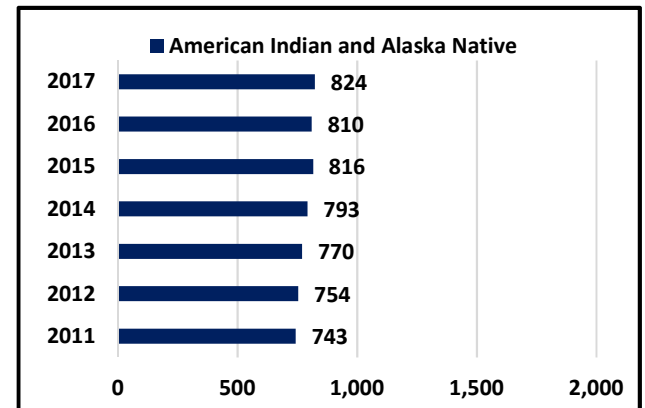

WALLA WALLA COUNTY POPULATION BY ETHNICITY 2011-2017

Racial Category	2011	2012	2013	2014	2015	2016	2017
White	54,539	54,749	55,042	55,553	55,890	55,937	56,433
Black or African American	1,156	1,167	1,181	1,201	1,248	1,243	1,310
American Indian and Alaska Native	743	754	770	793	816	810	824
Asian	800	811	832	862	904	915	932
Native Hawaiian and Other Pacific Islander	182	185	191	200	206	208	226
Two or More Races	1,380	1,434	1,484	1,540	1,586	1,617	1,675
Hispanic or Latino Origin	11,791	12,082	12,429	12,886	13,219	13,420	13,705

(1) 2010 Census information

(2) Washington State Office of Financial Management projections based upon the 2010 Census information.

(3) Hispanic origin is not a racial category. It may be viewed as the ancestry, national group, or country of birth of the person or person(s) or ancestors before arrival in the United States. Persons of Hispanic origin may be of any race.