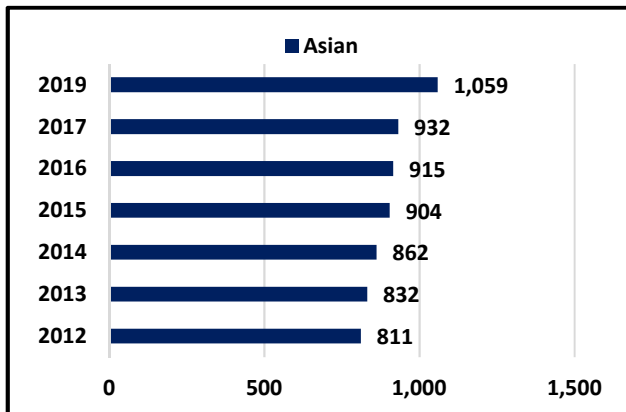

WALLA WALLA COUNTY POPULATION BY ETHNICITY 2012-2019

Racial Category	2012	2013	2014	2015	2016	2017	2019
White	54,749	55,042	55,553	55,890	55,937	56,433	56,879
Black or African American	1,167	1,181	1,201	1,248	1,243	1,310	1,356
American Indian and Alaska Native	754	770	793	816	810	824	852
Asian	811	832	862	904	915	932	1,059
Native Hawaiian and Other Pacific Islander	185	191	200	206	208	226	247
Two or More Races	1,434	1,484	1,540	1,586	1,617	1,675	1,807
Hispanic or Latino Origin	12,082	12,429	12,886	13,219	13,420	13,705	14,332

(1) 2010 Census information

(2) Washington State Office of Financial Management projections based upon the 2010 Census information.

(3) Hispanic origin is not a racial category. It may be viewed as the ancestry, national group, or country of birth of the person or person(s) or ancestors before arrival in the United States. Persons of Hispanic origin may be of any race.