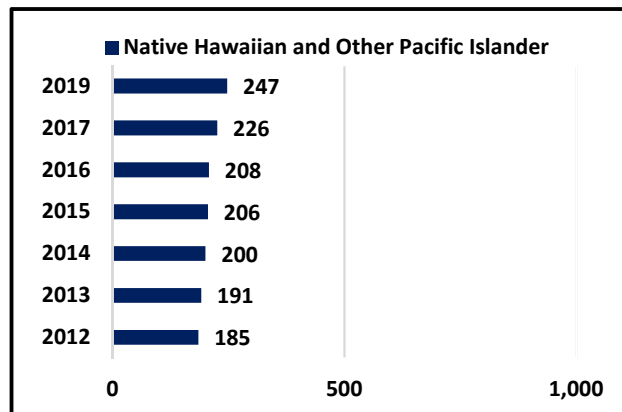

WALLA WALLA COUNTY POPULATION BY ETHNICITY 2012-2019

Racial Category	2012	2013	2014	2015	2016	2017	2019
White	54,749	55,042	55,553	55,890	55,937	56,433	56,879
Black or African American	1,167	1,181	1,201	1,248	1,243	1,310	1,356
American Indian and Alaska Native	754	770	793	816	810	824	852
Asian	811	832	862	904	915	932	1,059
Native Hawaiian and Other Pacific Islander	185	191	200	206	208	226	247
Two or More Races	1,434	1,484	1,540	1,586	1,617	1,675	1,807
Hispanic or Latino Origin	12,082	12,429	12,886	13,219	13,420	13,705	14,332

(1) 2010 Census information

(2) Washington State Office of Financial Management projections based upon the 2010 Census information.

(3) Hispanic origin is not a racial category. It may be viewed as the ancestry, national group, or country of birth of the person or person(s) or ancestors before arrival in the United States. Persons of Hispanic origin may be of any race.