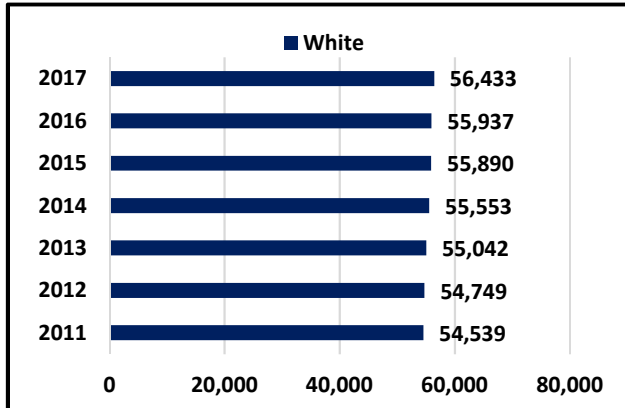

WALLA WALLA COUNTY POPULATION BY ETHNICITY 2011-2017

Racial Category	2011	2012	2013	2014	2015	2016	2017
White	54,539	54,749	55,042	55,553	55,890	55,937	56,433
Black or African American	1,156	1,167	1,181	1,201	1,248	1,243	1,310
American Indian and Alaska Native	743	754	770	793	816	810	824
Asian	800	811	832	862	904	915	932
Native Hawaiian and Other Pacific Islander	182	185	191	200	206	208	226
Two or More Races	1,380	1,434	1,484	1,540	1,586	1,617	1,675
Hispanic or Latino Origin	11,791	12,082	12,429	12,886	13,219	13,420	13,705

(1) 2010 Census information

(2) Washington State Office of Financial Management projections based upon the 2010 Census information.

(3) Hispanic origin is not a racial category. It may be viewed as the ancestry, national group, or country of birth of the person or person(s) or ancestors before arrival in the United States. Persons of Hispanic origin may be of any race.