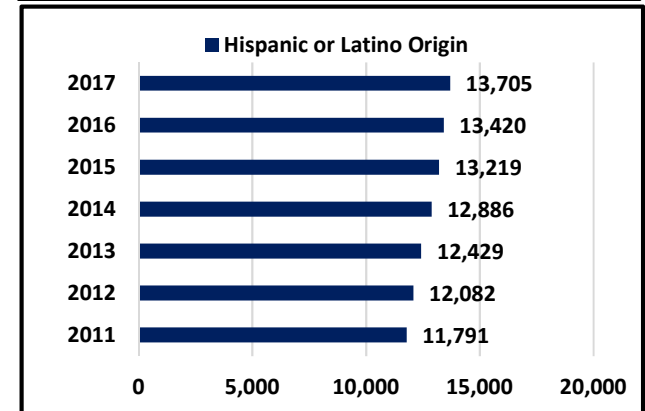

WALLA WALLA COUNTY POPULATION BY ETHNICITY 2011-2017

Racial Category	2011	2012	2013	2014	2015	2016	2017
White	54,539	54,749	55,042	55,553	55,890	55,937	56,433
Black or African American	1,156	1,167	1,181	1,201	1,248	1,243	1,310
American Indian and Alaska Native	743	754	770	793	816	810	824
Asian	800	811	832	862	904	915	932
Native Hawaiian and Other Pacific Islander	182	185	191	200	206	208	226
Two or More Races	1,380	1,434	1,484	1,540	1,586	1,617	1,675
Hispanic or Latino Origin	11,791	12,082	12,429	12,886	13,219	13,420	13,705

(1) 2010 Census information

(2) Washington State Office of Financial Management projections based upon the 2010 Census information.

(3) Hispanic origin is not a racial category. It may be viewed as the ancestry, national group, or country of birth of the person or person(s) or ancestors before arrival in the United States. Persons of Hispanic origin may be of any race.