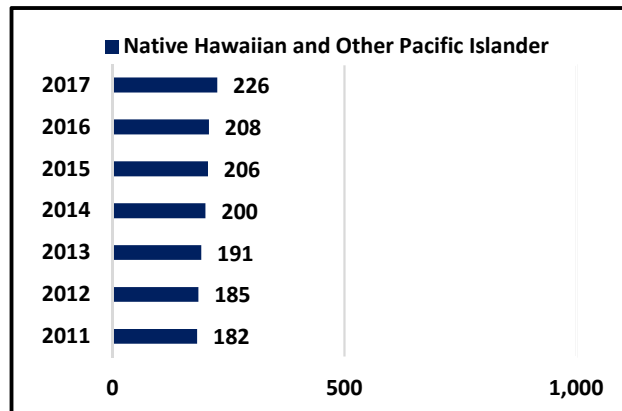

WALLA WALLA COUNTY POPULATION BY ETHNICITY 2011-2017

Racial Category	2011	2012	2013	2014	2015	2016	2017
White	54,539	54,749	55,042	55,553	55,890	55,937	56,433
Black or African American	1,156	1,167	1,181	1,201	1,248	1,243	1,310
American Indian and Alaska Native	743	754	770	793	816	810	824
Asian	800	811	832	862	904	915	932
Native Hawaiian and Other Pacific Islander	182	185	191	200	206	208	226
Two or More Races	1,380	1,434	1,484	1,540	1,586	1,617	1,675
Hispanic or Latino Origin	11,791	12,082	12,429	12,886	13,219	13,420	13,705

(1) 2010 Census information

(2) Washington State Office of Financial Management projections based upon the 2010 Census information.

(3) Hispanic origin is not a racial category. It may be viewed as the ancestry, national group, or country of birth of the person or person(s) or ancestors before arrival in the United States. Persons of Hispanic origin may be of any race.