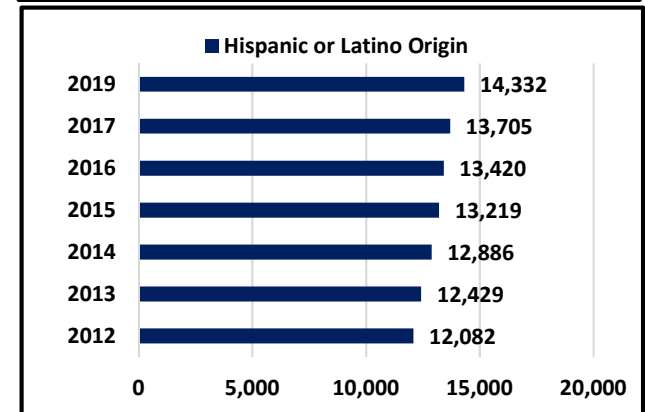

WALLA WALLA COUNTY POPULATION BY ETHNICITY 2012-2019

Racial Category	2012	2013	2014	2015	2016	2017	2019
White	54,749	55,042	55,553	55,890	55,937	56,433	56,879
Black or African American	1,167	1,181	1,201	1,248	1,243	1,310	1,356
American Indian and Alaska Native	754	770	793	816	810	824	852
Asian	811	832	862	904	915	932	1,059
Native Hawaiian and Other Pacific Islander	185	191	200	206	208	226	247
Two or More Races	1,434	1,484	1,540	1,586	1,617	1,675	1,807
Hispanic or Latino Origin	12,082	12,429	12,886	13,219	13,420	13,705	14,332

(1) 2010 Census information

(2) Washington State Office of Financial Management projections based upon the 2010 Census information.

(3) Hispanic origin is not a racial category. It may be viewed as the ancestry, national group, or country of birth of the person or person(s) or ancestors before arrival in the United States. Persons of Hispanic origin may be of any race.