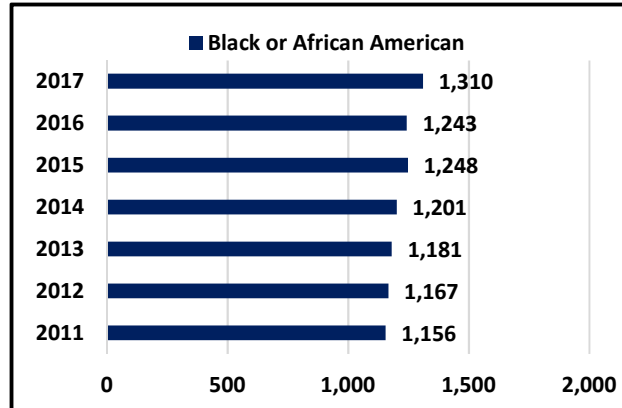

WALLA WALLA COUNTY POPULATION BY ETHNICITY 2011-2017

Racial Category	2011	2012	2013	2014	2015	2016	2017
White	54,539	54,749	55,042	55,553	55,890	55,937	56,433
Black or African American	1,156	1,167	1,181	1,201	1,248	1,243	1,310
American Indian and Alaska Native	743	754	770	793	816	810	824
Asian	800	811	832	862	904	915	932
Native Hawaiian and Other Pacific Islander	182	185	191	200	206	208	226
Two or More Races	1,380	1,434	1,484	1,540	1,586	1,617	1,675
Hispanic or Latino Origin	11,791	12,082	12,429	12,886	13,219	13,420	13,705

(1) 2010 Census information

(2) Washington State Office of Financial Management projections based upon the 2010 Census information.

(3) Hispanic origin is not a racial category. It may be viewed as the ancestry, national group, or country of birth of the person or person(s) or ancestors before arrival in the United States. Persons of Hispanic origin may be of any race.