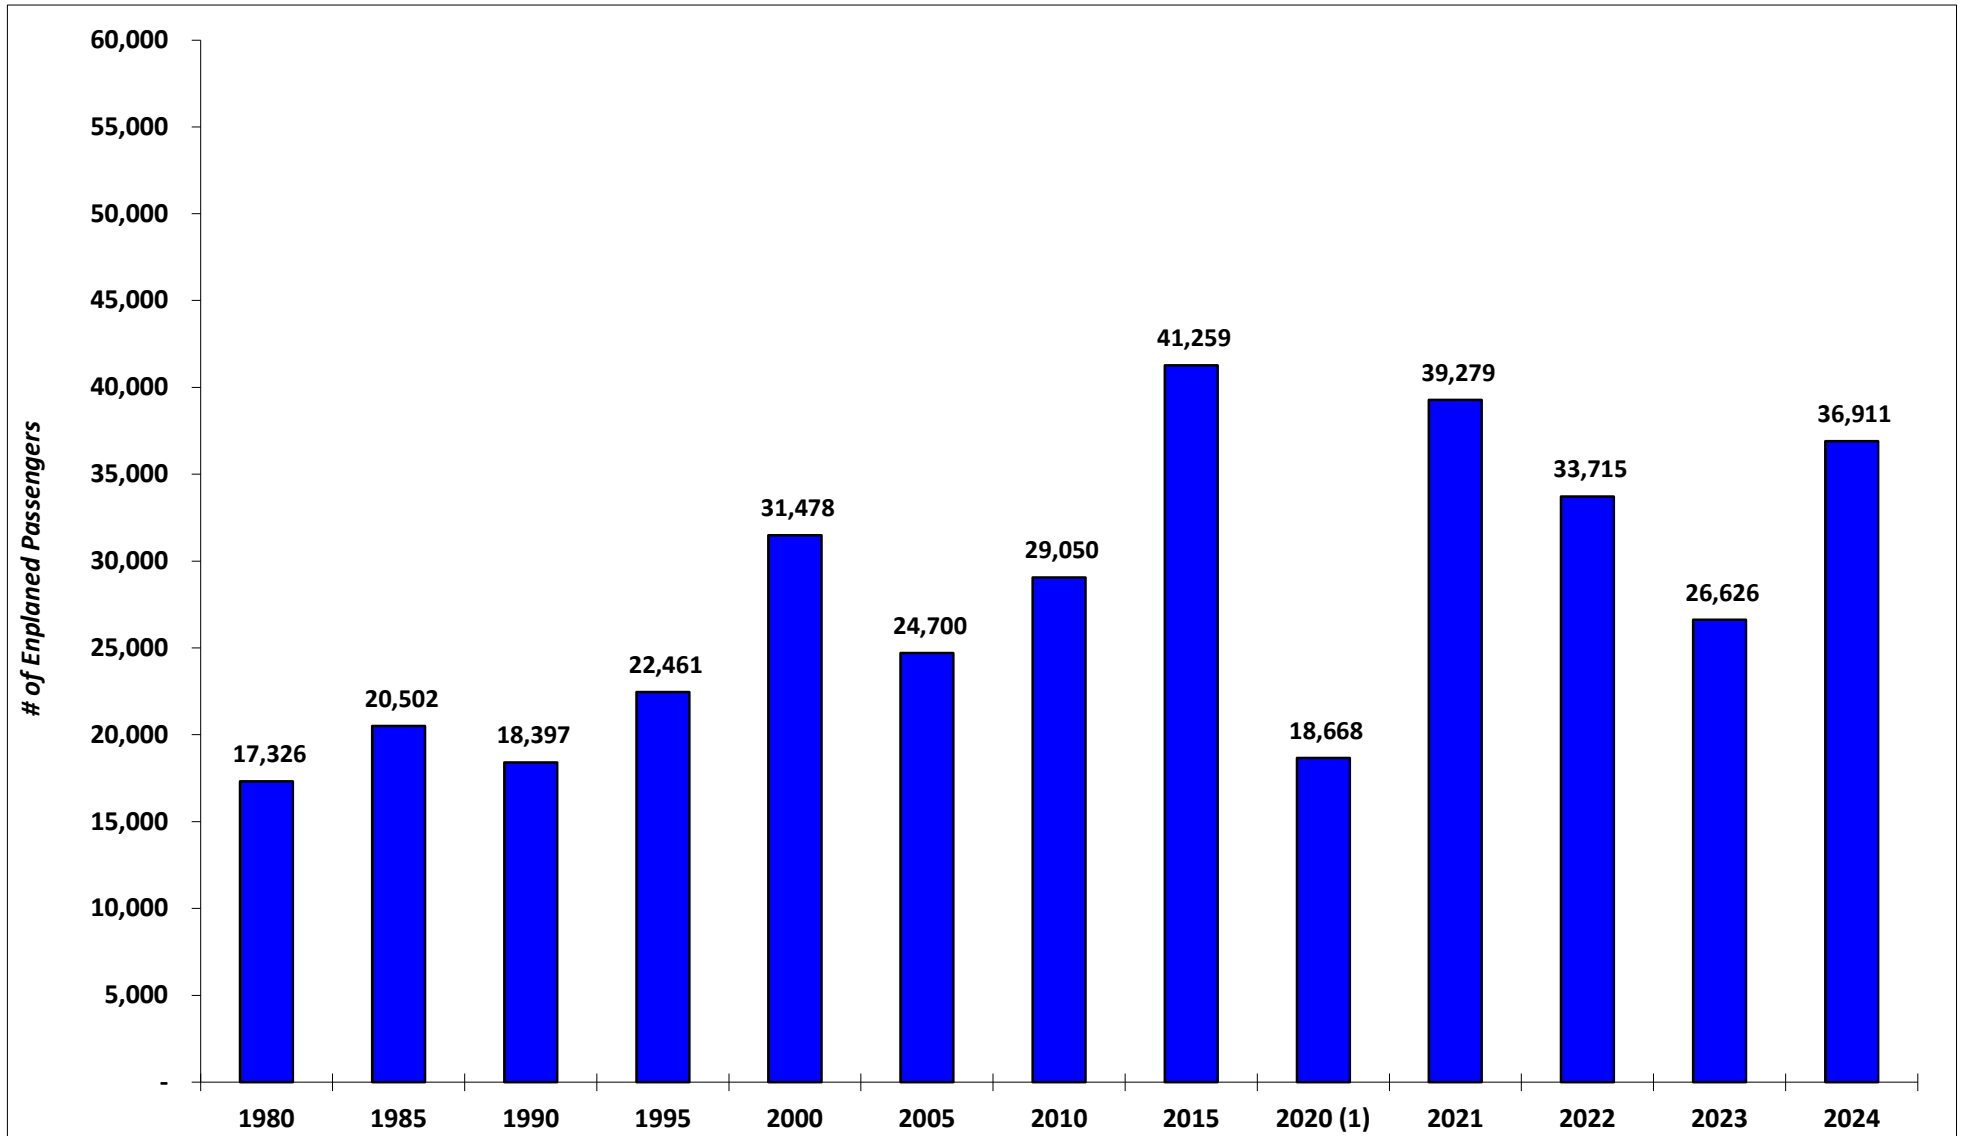

WALLA WALLA REGIONAL AIRPORT

Enplaned Passengers 1980 - 2024

1980	1985	1990	1995	2000	2005	2010	2015	2020 (1)	2021	2022	2023	2024
17,326	20,502	18,397	22,461	31,478	24,700	29,050	41,259	18,668	39,279	33,715	26,626	36,911
% Change	18.3%	-10.3%	22.1%	40.1%	-21.5%	17.6%	42.0%	-54.8%	110.4%	-14.2%	-21.0%	38.6%