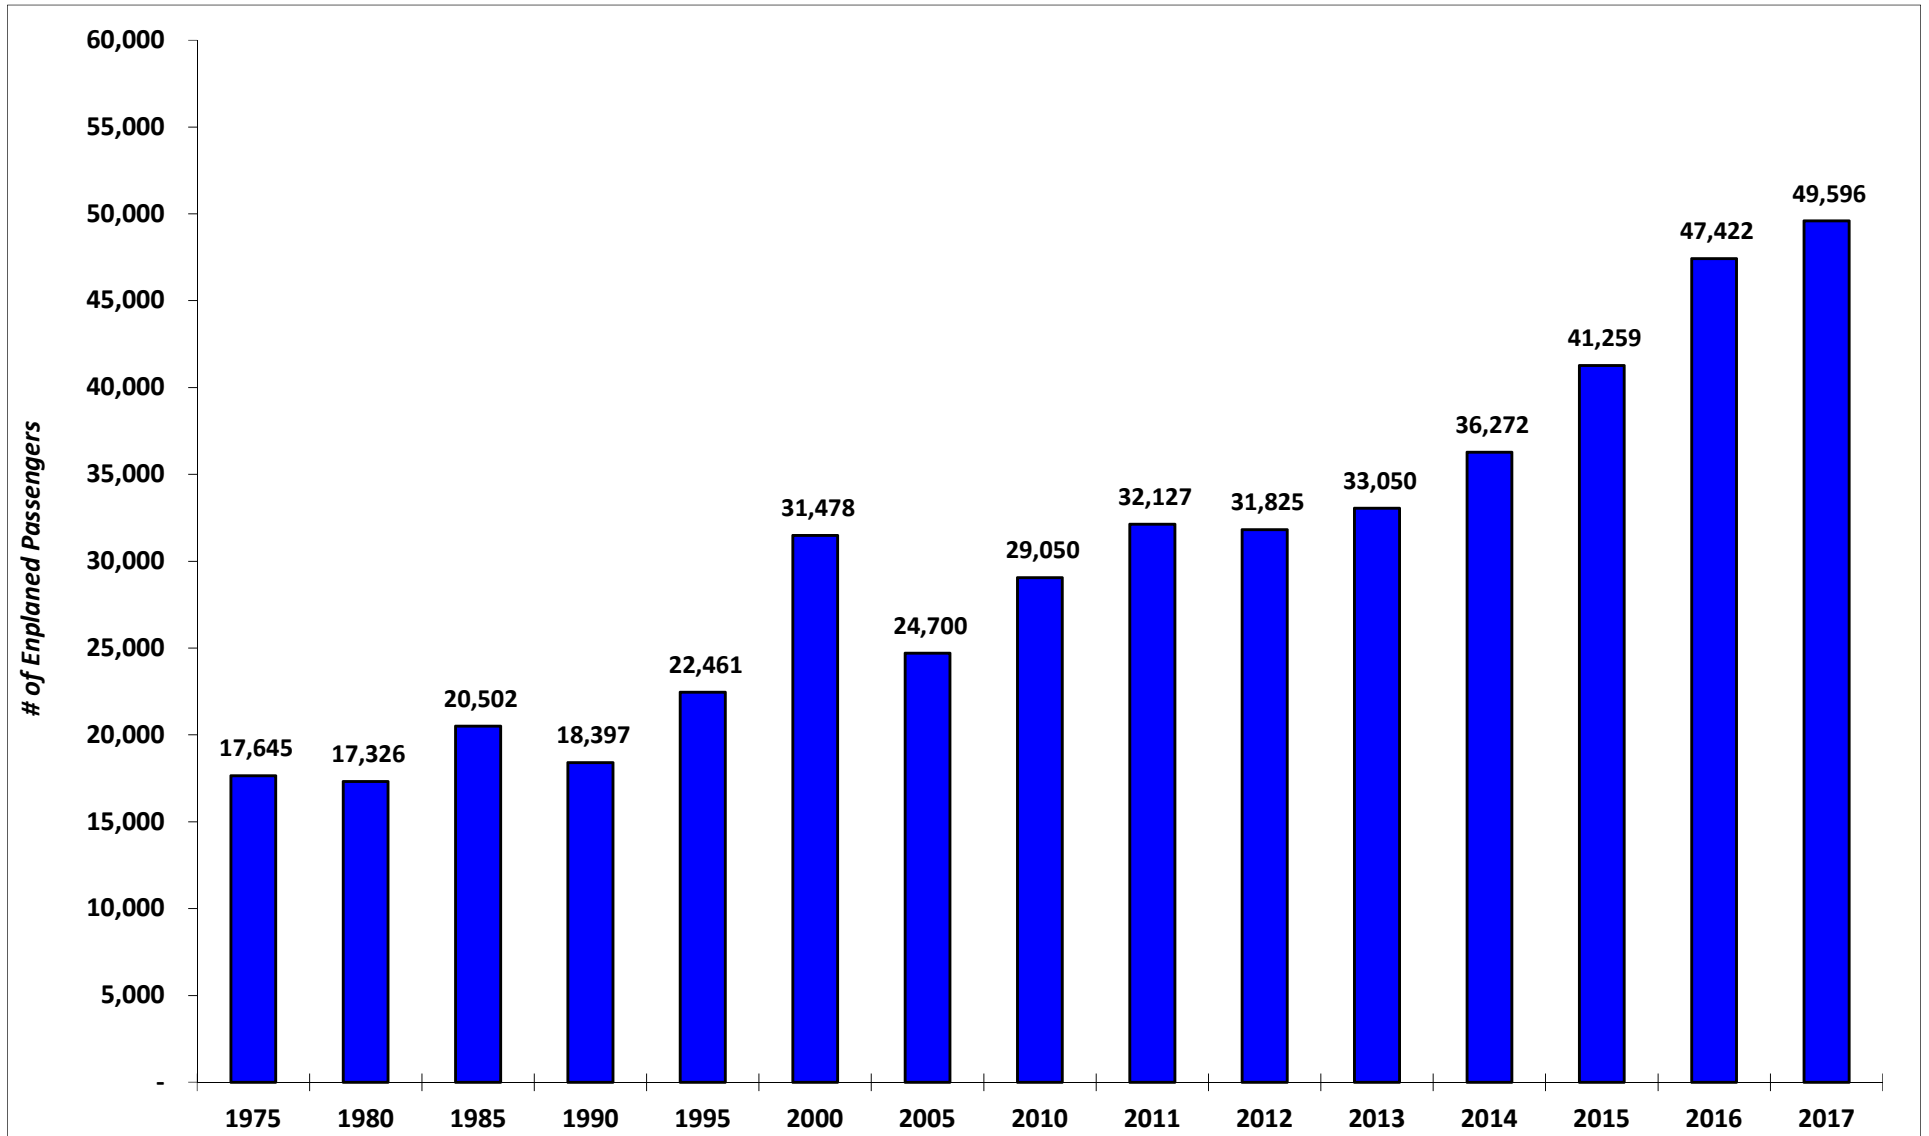

# WALLA WALLA REGIONAL AIRPORT ENPLANED PASSENGERS 1975-2017

1975	1980	1985	1990	1995	2000	2005	2010	2011	2012	2013	2014	2015	2016	2017
17,645	17,326	20,502	18,397	22,461	31,478	24,700	29,050	32,127	31,825	33,050	36,272	41,259	47,422	49,596
% Change	-1.8%	18.3%	-10.3%	22.1%	40.1%	-21.5%	17.6%	10.6%	-0.9%	3.8%	9.7%	13.7%	14.9%	4.6%