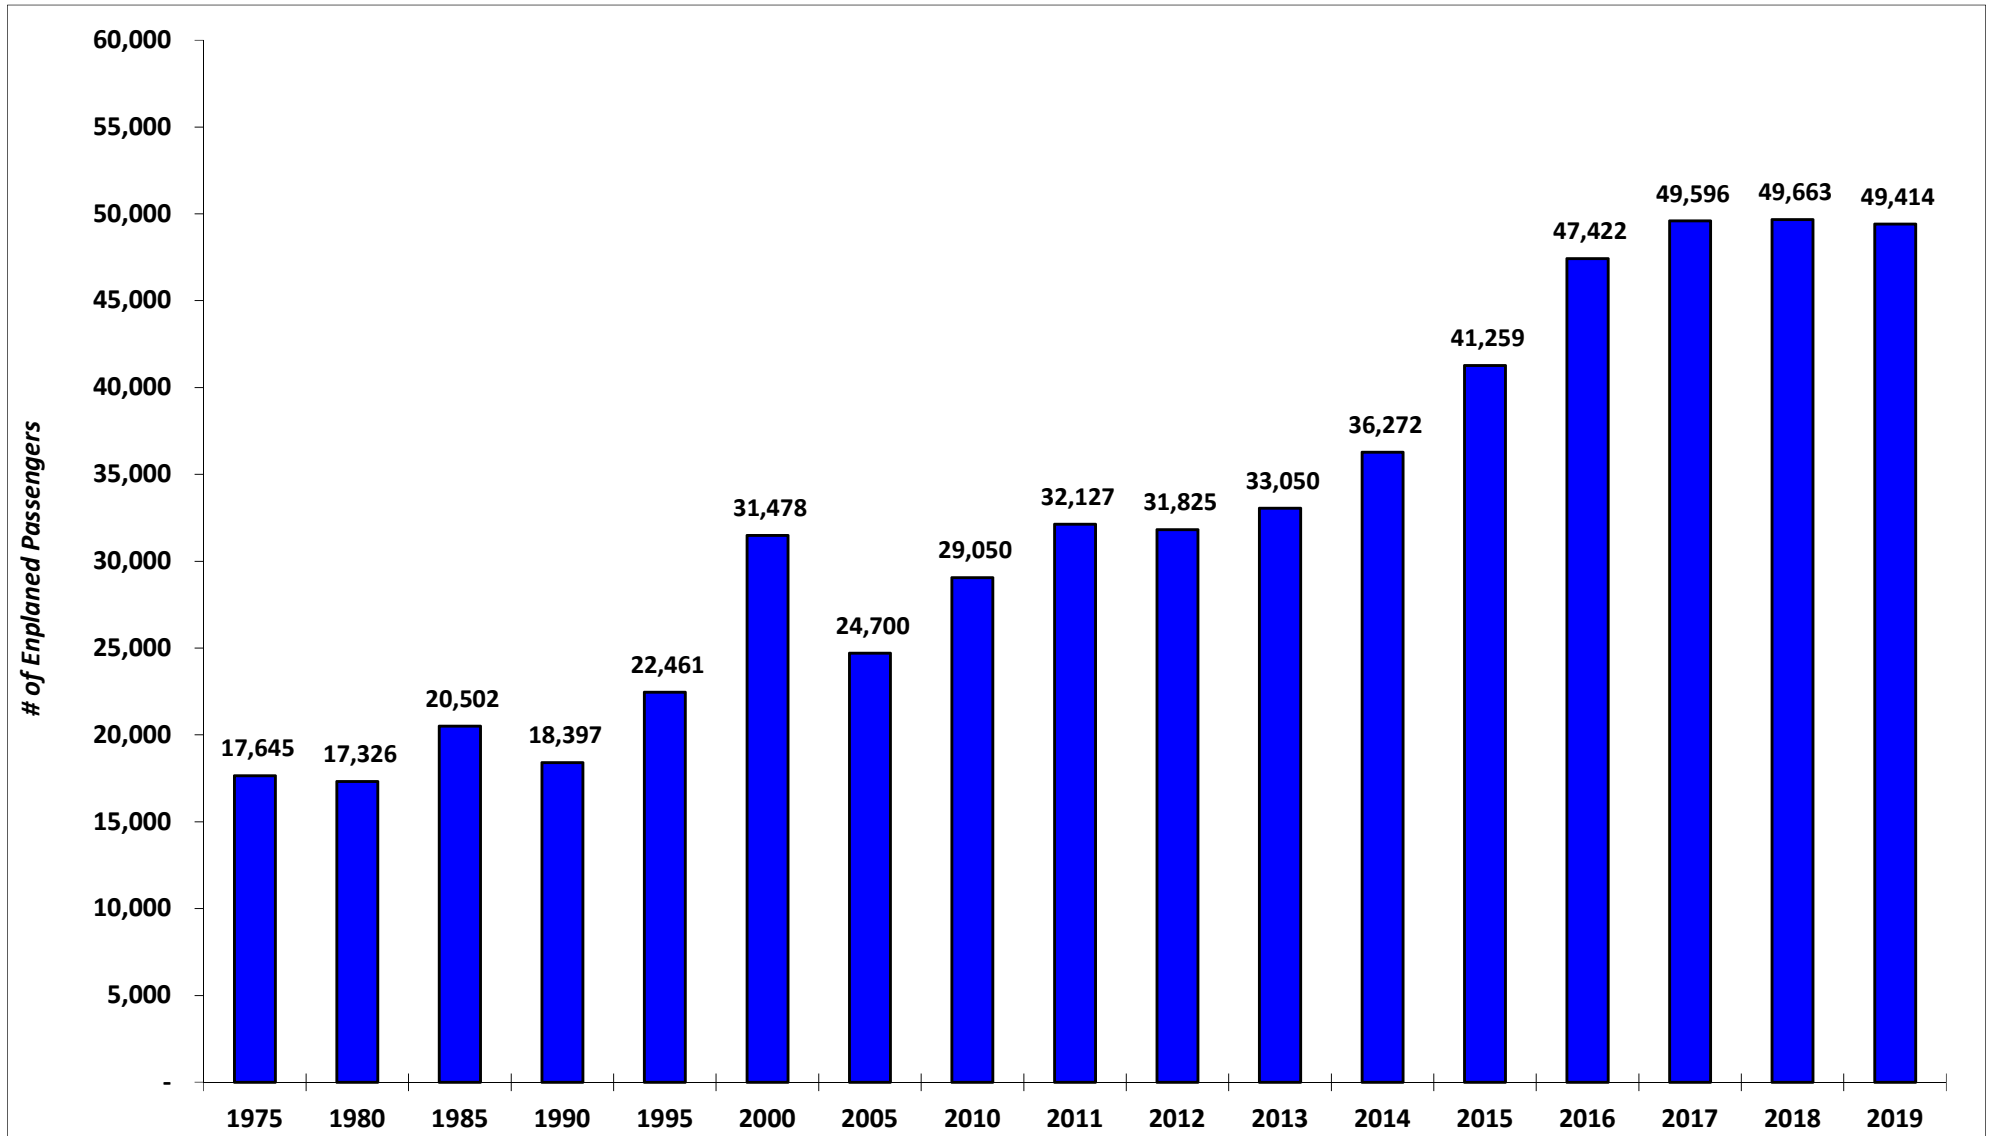

WALLA WALLA REGIONAL AIRPORT ENPLANED PASSENGERS 1975-2019

1975	1980	1985	1990	1995	2000	2005	2010	2011	2012	2013	2014	2015	2016	2017	2018	2019
17,645	17,326	20,502	18,397	22,461	31,478	24,700	29,050	32,127	31,825	33,050	36,272	41,259	47,422	49,596	49,663	49,414
% Change	-1.8%	18.3%	-10.3%	22.1%	40.1%	-21.5%	17.6%	10.6%	-0.9%	3.8%	9.7%	13.7%	14.9%	4.6%	0.1%	-0.5%