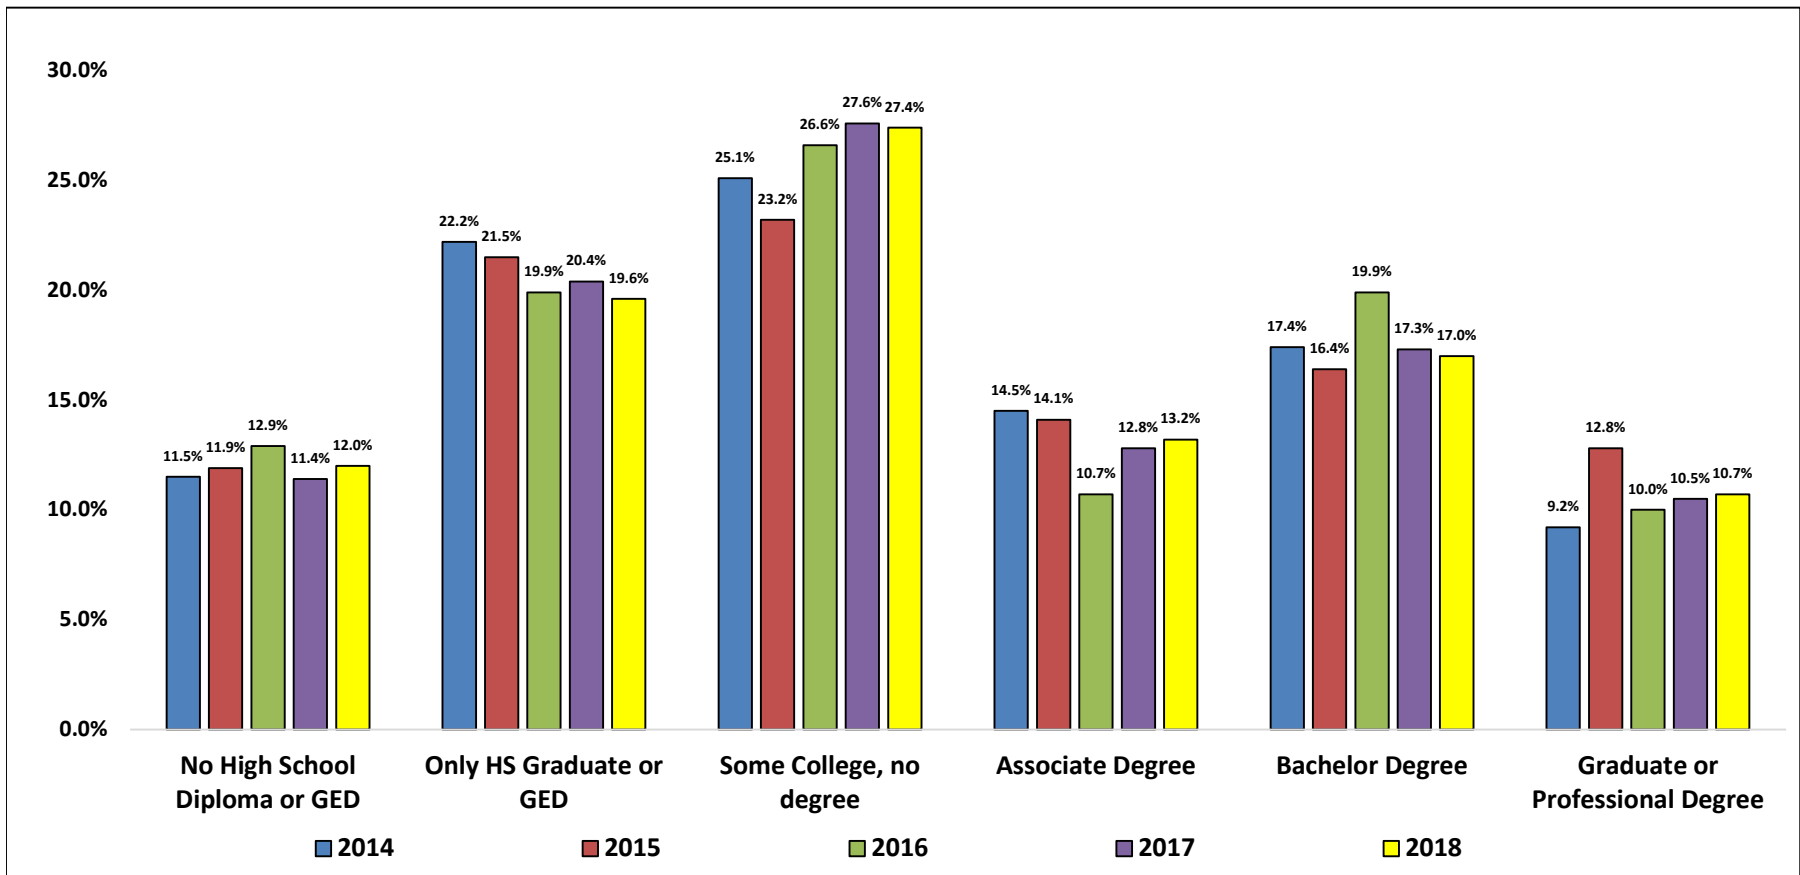

Walla Walla & Columbia County EDUCATIONAL ATTAINMENT 2014-2018

Walla Walla & Columbia County	2014 Percentage	2015 Percentage	2016 Percentage	2017 Percentage	2018 Percentage
No High School Diploma or GED	11.5%	11.9%	12.9%	11.4%	12.0%
Only HS Graduate or GED	22.2%	21.5%	19.9%	20.4%	19.6%
Some College, no degree	25.1%	23.2%	26.6%	27.6%	27.4%
Associate Degree	14.5%	14.1%	10.7%	12.8%	13.2%
Bachelor Degree	17.4%	16.4%	19.9%	17.3%	17.0%
Graduate or Professional Degree	9.2%	12.8%	10.0%	10.5%	10.7%
Percent with a High School Diploma or higher	88.4%	88.0%	87.1%	88.6%	87.9%
Percent with a Associate, Bachelor, or higher Degree	41.1%	43.3%	40.6%	40.6%	40.9%