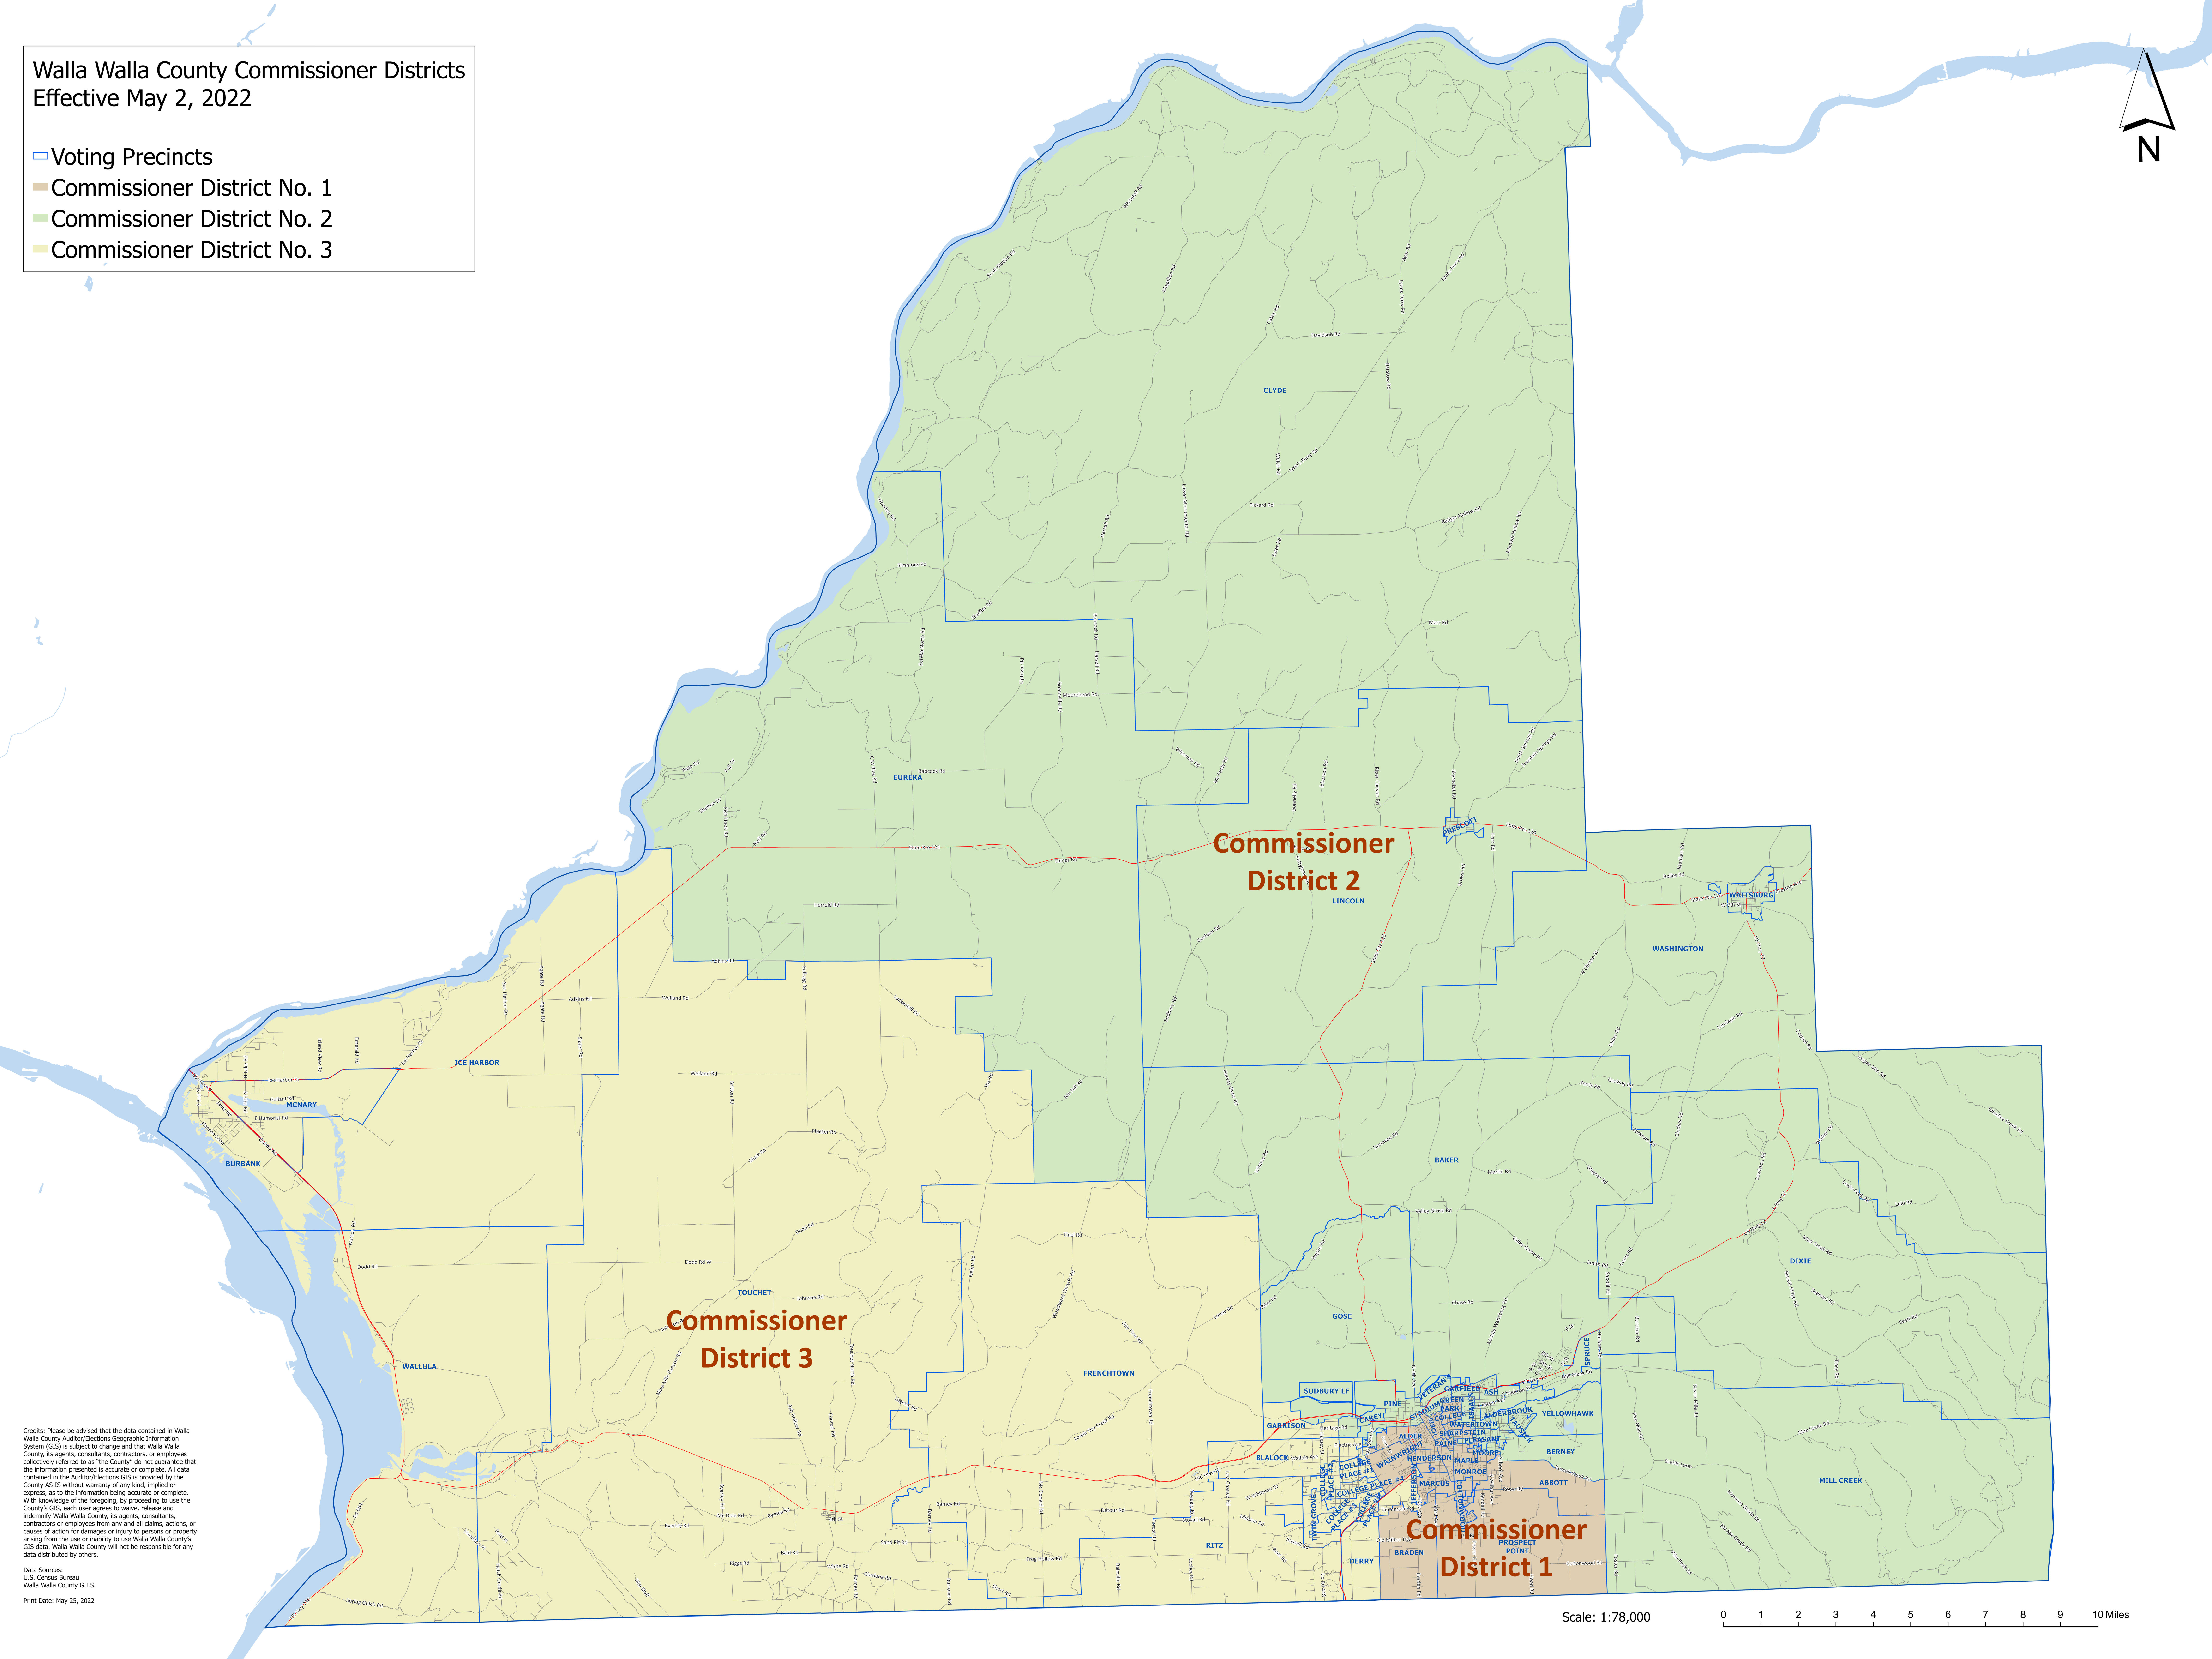

Walla Walla County Commissioner Districts
Effective May 2, 2022

- Voting Precincts
- Commissioner District No. 1
- Commissioner District No. 2
- Commissioner District No. 3